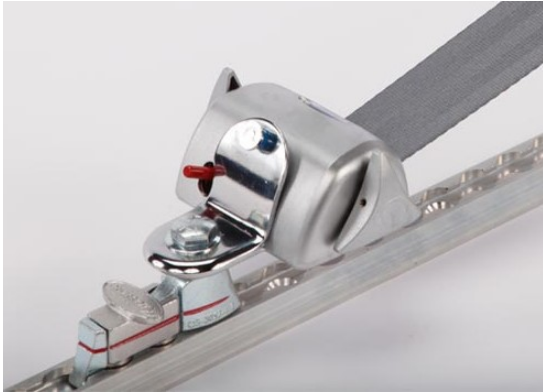

1636 Sydney Rd, **Campbellfield** Vic 3061.

23 Armada Place, **Banyo** QLD 4014

49 Fennell St, **Port Melbourne** Vic 3207.

U6/ 54 - 60 Industry Dve, **Tweed Heads** NSW

W/Chair & Occupant Restraints

Q'Straint DLX Restraints - L Track Fitting