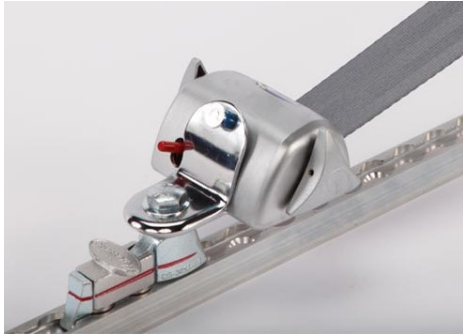

1636 Sydney Rd, **Campbellfield** Vic 3061.

23 Armada Place, **Banyo** QLD 4014

49 Fennell St, **Port Melbourne** Vic 3207.

U6/ 54 - 60 Industry Dve, **Tweed Heads** NSW

W/Chair & Occupant Restraints

Q'Straint DLX Restraints - L Track Fitting