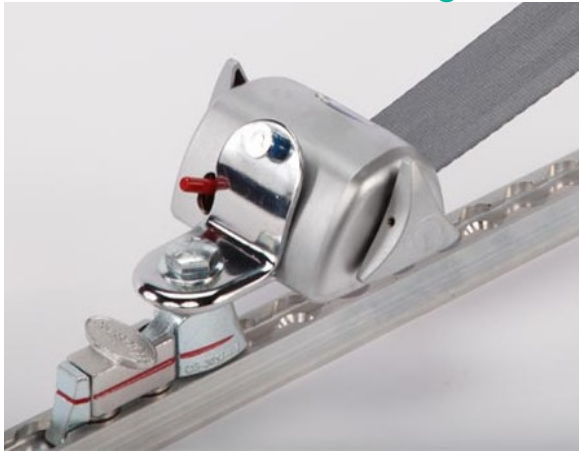

1636 Sydney Rd, **Campbellfield** Vic 3061.

23 Armada Place, **Banyo** QLD 4014

49 Fennell St, **Port Melbourne** Vic 3207.

U6/ 54 - 60 Industry Dve, **Tweed Heads** NSW

W/Chair & Occupant Restraints

Q'Straint DLX Restraints - L Track Fitting