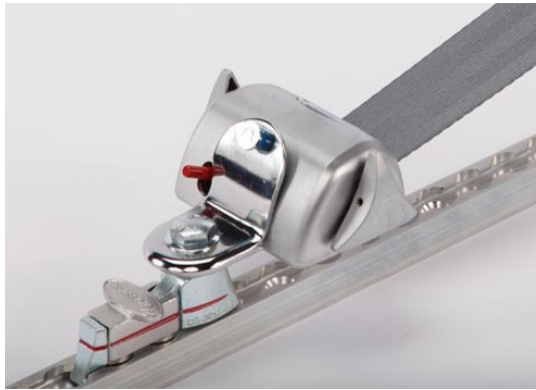

1636 Sydney Rd, **Campbellfield** Vic 3061.

23 Armada Place, **Banyo** QLD 4014

49 Fennell St, **Port Melbourne** Vic 3207.

U6/ 54 - 60 Industry Dve, **Tweed Heads** NSW

W/Chair & Occupant Restraints

Q'Straint DLX Restraints - L Track Fitting